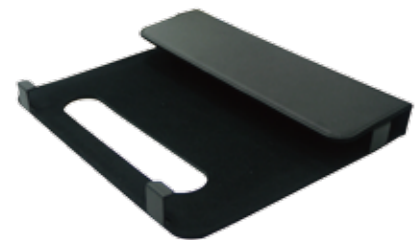

- ◆ The ergonomic hand-strap can help you handle the Rugged Tablet PC much more easily and comfortable.

Charging Cart

Model Name:M97CC-V2
Winmate Part Number:98KT00A00003

- ◆ Charge max. up to 32 pcs of tablet PC at the same time
- ◆ Lockable doors and casters design for security and safety

VESA Mounting Kit

Model Name:M97VS-V1
Winmate Part Number:98K000A0001N

- ◆ VESA 75 x 75 mm screw hole

Mobile Power Station

Model Name:M44BW-100
Winmate Part Number:9A000000000A

- ◆ Model Name: M44BW-100
- ◆ 8.4/12/16/19V DC out
- ◆ Capacity: 8800mAh