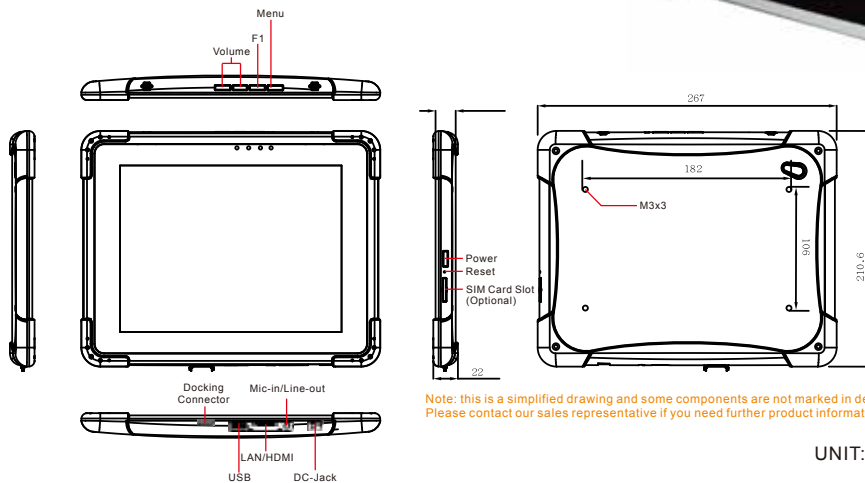

9.7" Compact Rugged tablet PC

Model :M970D

Features:

- 9.7" 1024 x 768 Resolution with IPS LED Panel
- Low-power system with Intel® Atom N2600 processor.
- 2GB DDR3-800 memory
- Built-in Wi-Fi/ Bluetooth Module
- Standard Battery 5300 mAh
- Mobile- Shock, Vibration, and transit drop.
- IP54 water & dust proof
- Built-in GPS Module
- Support 3G function (for optional)

Dimensions (W x L x H) : 267(W) x 210(L) x 22(H)

Weight : 988g

Operation Temperature: -20°C to 60°C (AC mode),
-10°C to 50°C (Battery mode)

Battery charging Temp. : 0° C ~45° C ^{*note}

Operation Humidity : 30%~90% (non condensing)

Display Specification

Pixel Number : 1024(H) x 768(V)

Brightness : 350 cd/m2 (Minimum)

Touch : Projective-capacity touch (4 points)

I/O Connectors

I/O Port : 1 x 12V DC jack, 1 x USB, 1 x Line out/Mic in, 1x30 pin connector for LAN & HDMI Output (HDMI Adapter cable for Optional)